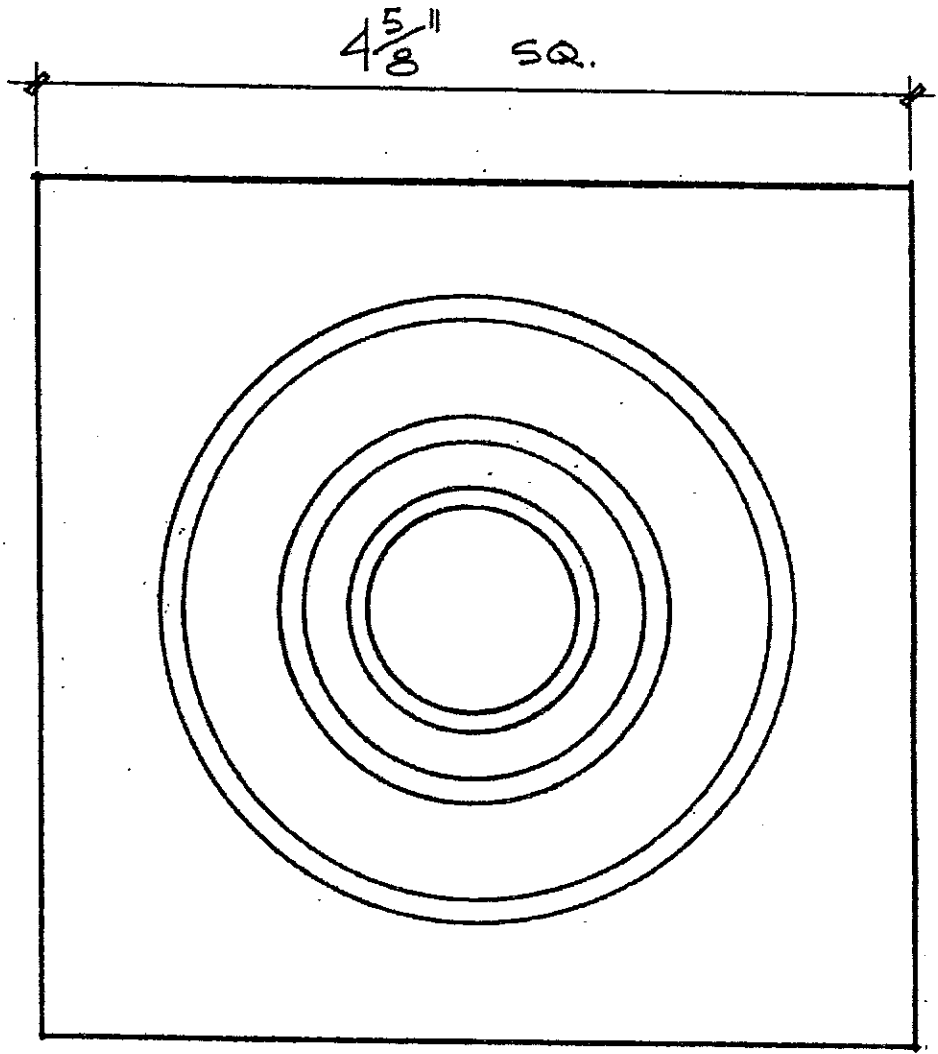

~ CORNERBLOCKS ~

CB-2
7/8" THICKNESS
4 5/8" SQUARE

BLUMER & STANTON, INC.
5112 GEORGIA AVENUE • WEST PALM BEACH, FLORIDA 33405
PHONE (561) 585-2525 • TOLL FREE (800) 330-2526 • FAX (561) 585-2709
INTERNET: WWW.BLUMERANDSTANTON.COM • EMAIL: INFO@BLUMERANDSTANTON.COM