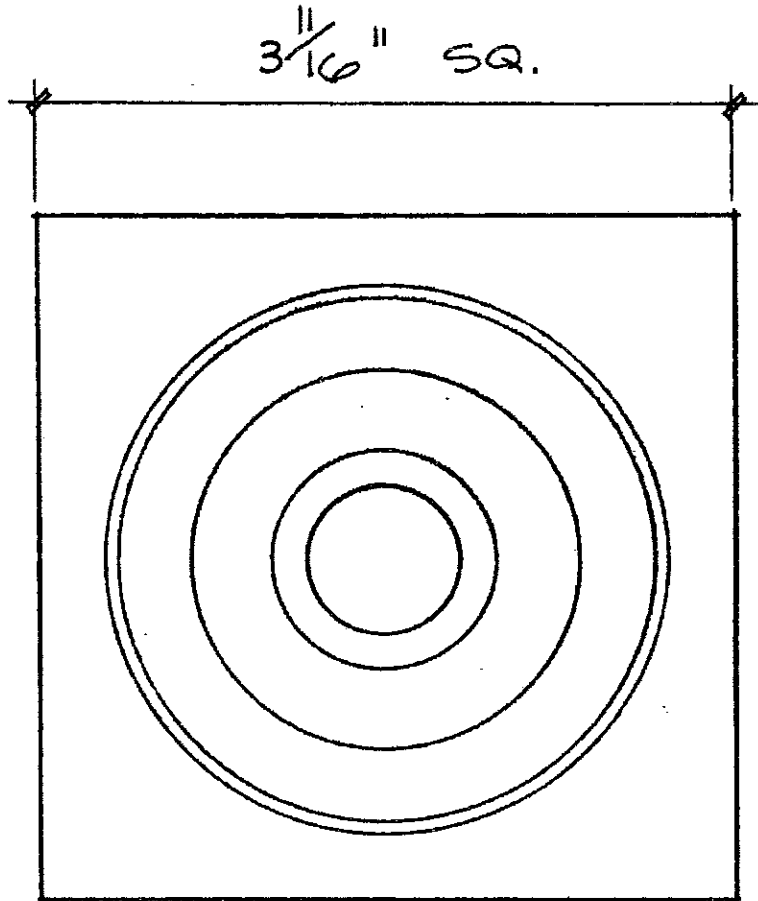

~ CORNERBLOCKS ~

CB-3
7/8" THICKNESS
3 11/16" SQUARE

BLUMER & STANTON, INC.
5112 GEORGIA AVENUE • WEST PALM BEACH, FLORIDA 33405
PHONE (561) 585-2525 • TOLL FREE (800) 330-2526 • FAX (561) 585-2709
INTERNET: WWW.BLUMERANDSTANTON.COM • EMAIL: INFO@BLUMERANDSTANTON.COM