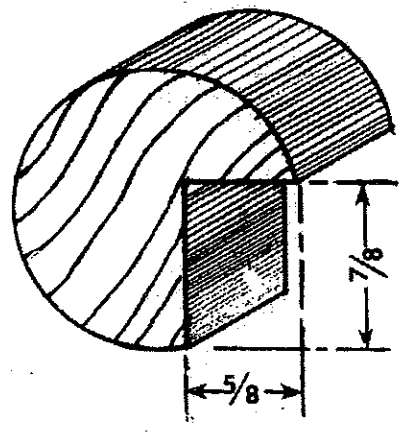

~ PANEL & MISCELLANEOUS MOULDING ~

Quarter Round Sizes:

1/4", 3/8", 1/2", 5/8", 3/4"

Half Round Sizes:

3/8", 1/2", 3/4",
1", 1 1/4", 1 1/2", 2", 3", 4 1/2", 4 3/4"

Full Round Sizes:

1", 1 1/4", 1 1/2", 1 3/4", 2", 2 5/16", 2 1/2", 3"

Drapery Rod Sizes:

1 1/2", 1 3/4", 2 5/16"

BLUMER & STANTON, INC.
5112 GEORGIA AVENUE • WEST PALM BEACH, FLORIDA 33405
PHONE (561) 585-2525 • TOLL FREE (800) 330-2526 • FAX (561) 585-2709
INTERNET: WWW.BLUMERANDSTANTON.COM • EMAIL: INFO@BLUMERANDSTANTON.COM