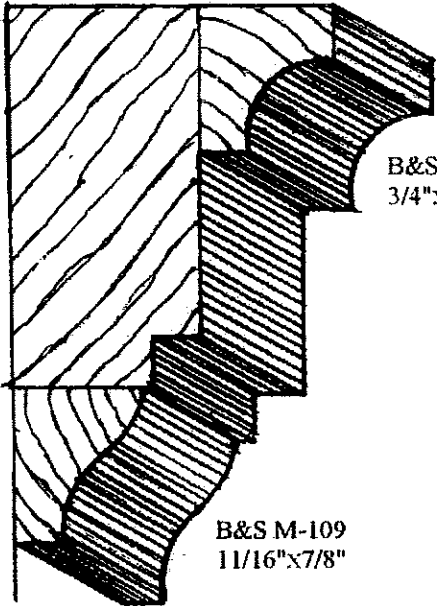

B&S C-22
3/4"x3/4"

B&S M-109
1 1/16"x7/8"