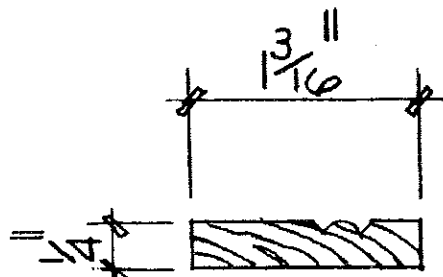

~ PANEL & MISCELLANEOUS MOULDING ~

SCALLOP MOULD

B&S SC-1
1/4" x 1 3/16"

BLUMER & STANTON, INC.
5112 GEORGIA AVENUE • WEST PALM BEACH, FLORIDA 33405
PHONE (561) 585-2525 • TOLL FREE (800) 330-2526 • FAX (561) 585-2709
INTERNET: WWW.BLUMERANDSTANTON.COM • EMAIL: INFO@BLUMERANDSTANTON.COM