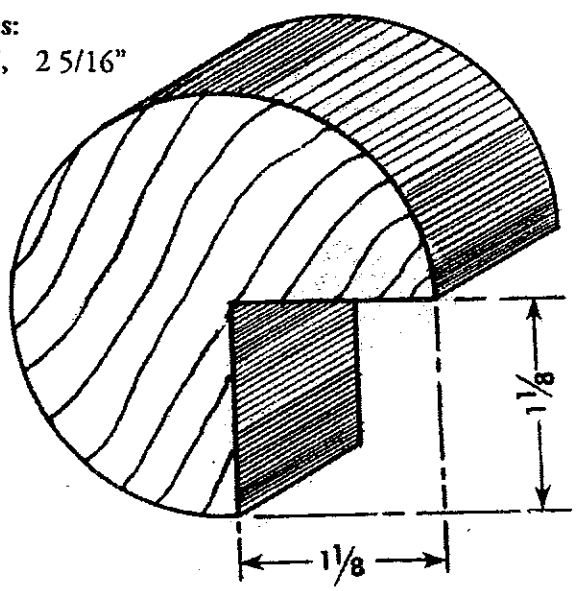

~ PANEL & MISCELLANEOUS MOULDING ~

Quarter Round Sizes:

1/4", 3/8", 1/2", 5/8", 3/4"

Half Round Sizes:

3/8", 1/2", 3/4",
1", 1 1/4", 1 1/2", 2", 3", 4 1/2", 4 3/4"

Full Round Sizes:

1", 1 1/4", 1 1/2", 1 3/4", 2", 2 5/16", 2 1/2", 3"

Drapery Rod Sizes:

1 1/2", 1 3/4", 2 5/16"

BLUMER & STANTON, INC.
5112 GEORGIA AVENUE • WEST PALM BEACH, FLORIDA 33405
PHONE (561) 585-2525 • TOLL FREE (800) 330-2526 • FAX (561) 585-2709
INTERNET: WWW.BLUMERANDSTANTON.COM • EMAIL: INFO@BLUMERANDSTANTON.COM