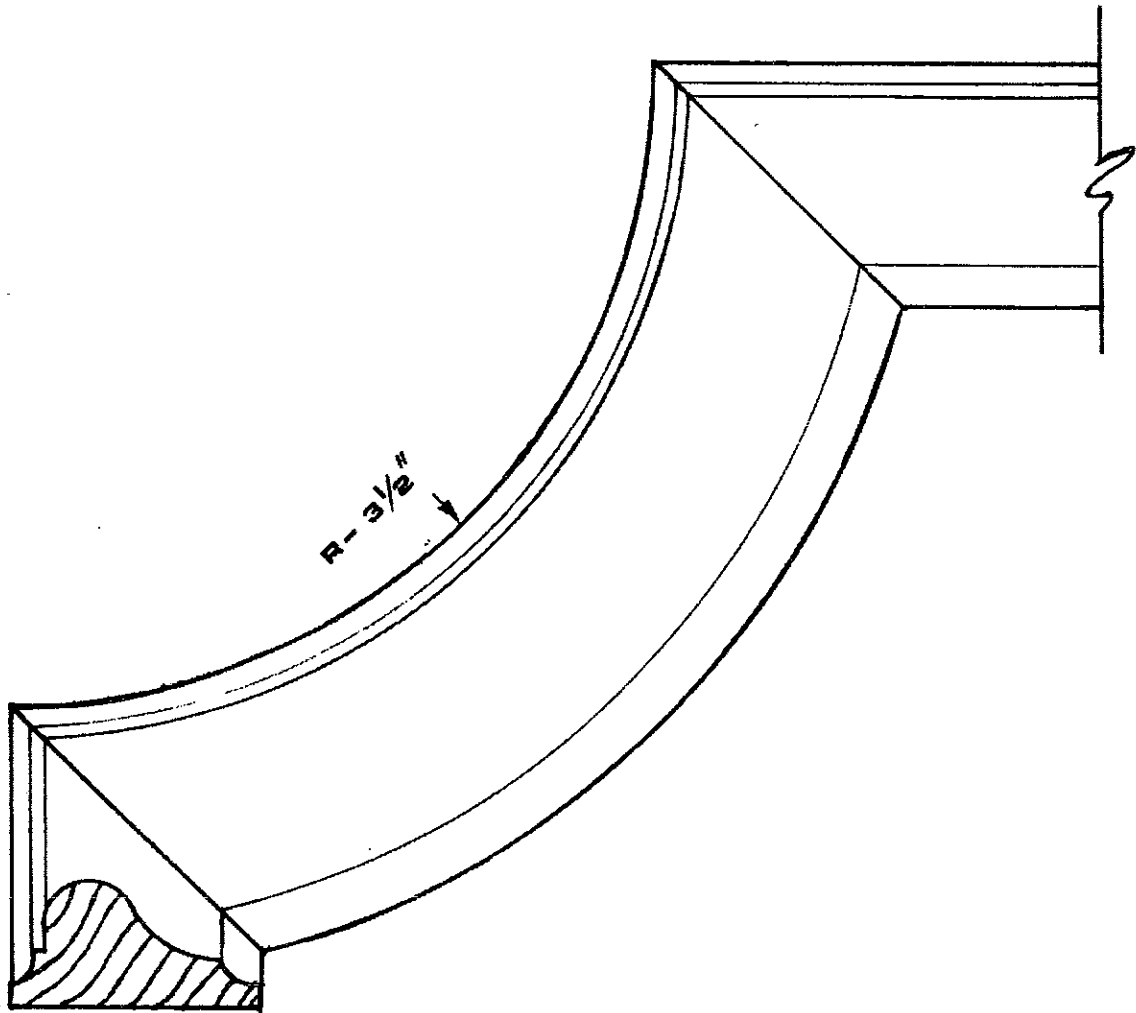

~ PANEL & MISCELLANEOUS MOULDING ~

B&S M-65A
11/16"x1 5/16"

BLUMER & STANTON, INC.
5112 GEORGIA AVENUE • WEST PALM BEACH, FLORIDA 33405
PHONE (561) 585-2525 • TOLL FREE (800) 330-2526 • FAX (561) 585-2709
INTERNET: WWW.BLUMERANDSTANTON.COM • EMAIL: INFO@BLUMERANDSTANTON.COM