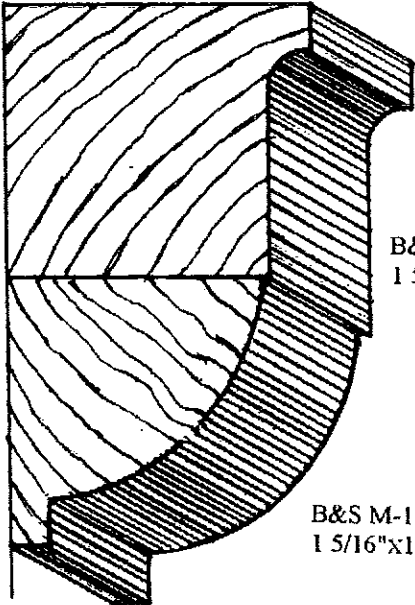

~ PANEL & MISCELLANEOUS MOULDING ~

Quarter Round Sizes:

1/4", 3/8", 1/2", 5/8", 3/4"

Half Round Sizes:

3/8", 1/2", 3/4",
1", 1 1/4", 1 1/2", 2", 3", 4 1/2", 4 3/4"

Full Round Sizes:

1", 1 1/4", 1 1/2", 1 3/4", 2", 2 5/16", 2 1/2", 3"

Drapery Rod Sizes:

1 1/2", 1 3/4", 2 5/16"

BLUMER & STANTON, INC.
5112 GEORGIA AVENUE • WEST PALM BEACH, FLORIDA 33405
PHONE (561) 585-2525 • TOLL FREE (800) 330-2526 • FAX (561) 585-2709
INTERNET: WWW.BLUMERANDSTANTON.COM • EMAIL: INFO@BLUMERANDSTANTON.COM

~ PANEL & MISCELLANEOUS MOULDING ~

B&S C-23
1 5/8"x1 1/2"

B&S C-22
3/4"x3/4"

B&S M-109
1 1/16"x7/8"

B&S M-114
3/8"x9/16"

B&S M-113
5/8"x7/8"

B&S M-118
7/8"x15/16"

B&S M-117
1"x1 3/8"