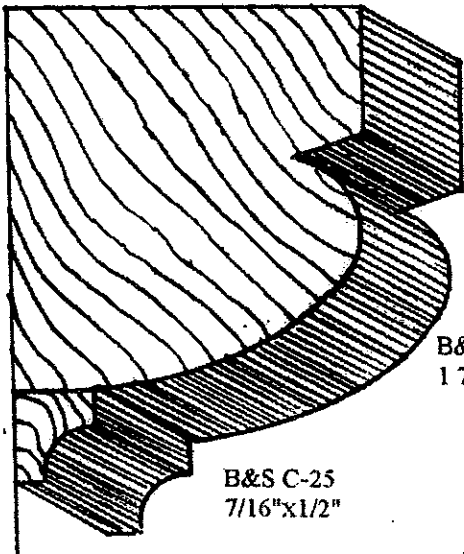

~ PANEL & MISCELLANEOUS MOULDING ~

B&S M-111
1 7/8"x2"