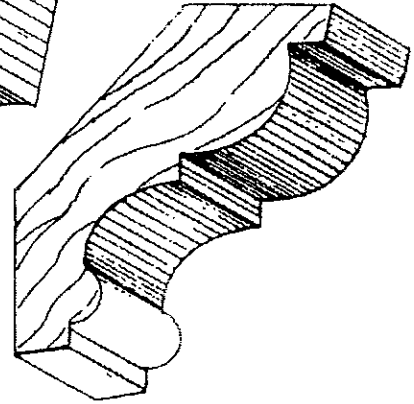

~ CROWN & CORNICE ~

B&S M- 66
3/4"x3 5/8"

Drop: 3 1/16"
Projection: 2"

B&S M- 68
3/4"x4 1/4"

Drop: 3 3/8"
Projection: 2 9/16"

B&S M- 73
3/4"x5 1/4"

Drop: 4 1/4"
Projection: 3 1/8"

BLUMER & STANTON, INC.
5112 GEORGIA AVENUE • WEST PALM BEACH, FLORIDA 33405
PHONE (561) 585-2525 • TOLL FREE (800) 330-2526 • FAX (561) 585-2709
INTERNET: WWW.BLUMERANDSTANTON.COM • EMAIL: INFO@BLUMERANDSTANTON.COM

~ CROWN & CORNICE ~

B&S M- 67
1 1/16"x1 3/4"
Drop: 1 13/16"
Projection: 1 1/16"

B&S M- 75
7/8"x5"
Drop: 3 11/16"
Projection: 3 5/16"

B&S M- 77
3/4"x2 1/2"
Drop: 1 7/8"
Projection: 1 5/8"

B&S M- 78
3/4"x3"
Drop: 2 5/16"
Projection: 2"