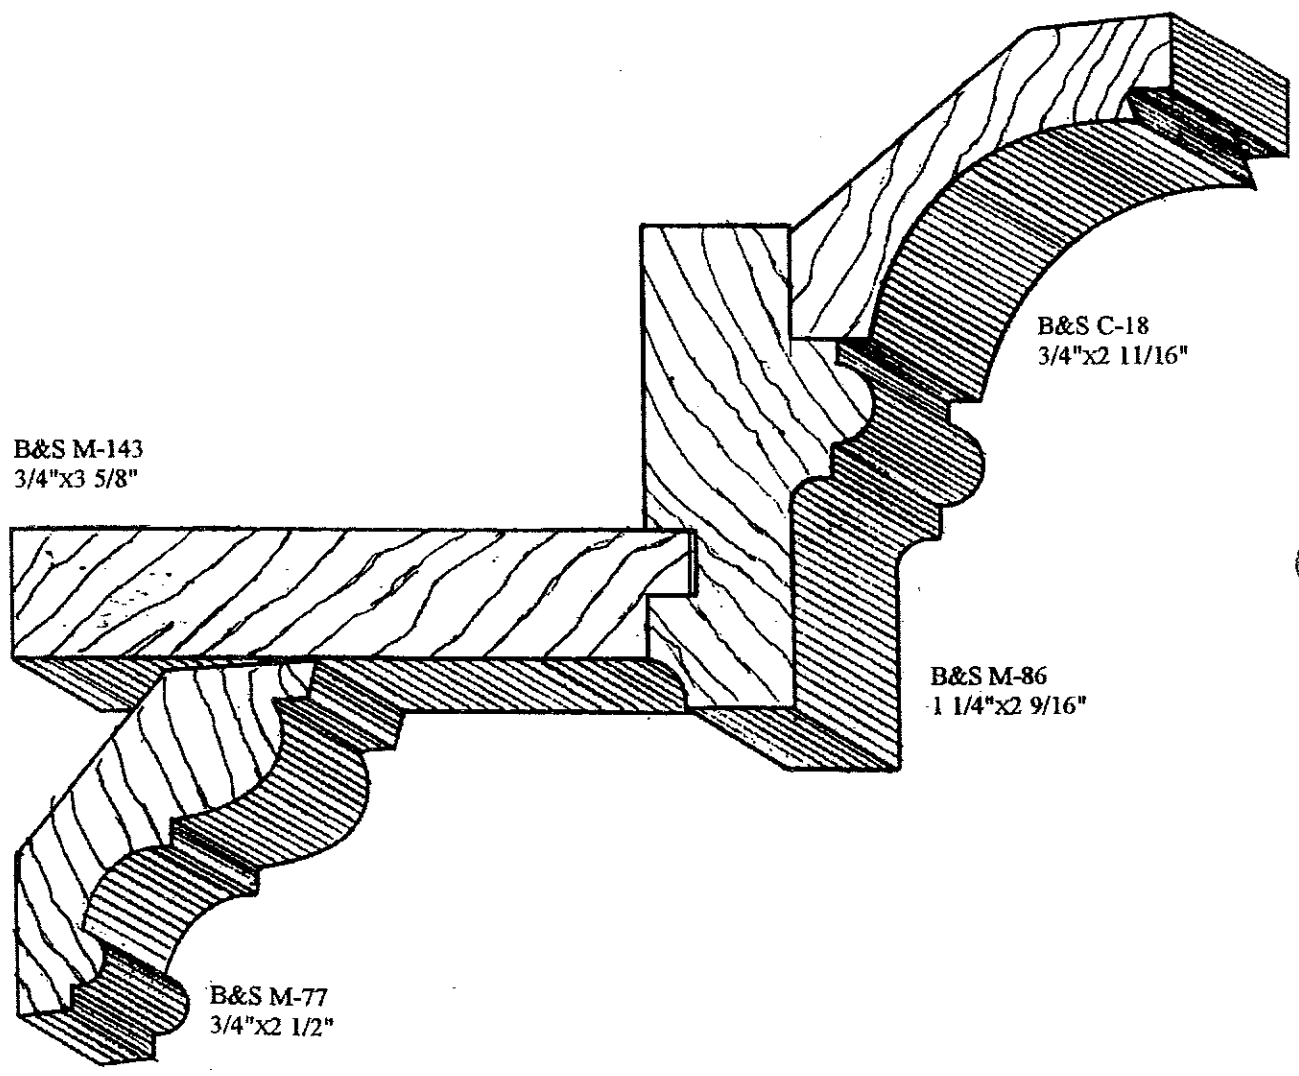

~ CROWN & CORNICE ~

(AS ILLUSTRATED - MAY BE VARIED)
DROP: 5 3/8"
PROJECTION: 6 3/16"

BLUMER & STANTON, INC.
5112 GEORGIA AVENUE • WEST PALM BEACH, FLORIDA 33405
PHONE (561) 585-2525 • TOLL FREE (800) 330-2526 • FAX (561) 585-2709
INTERNET: WWW.BLUMERANDSTANTON.COM • EMAIL: INFO@BLUMERANDSTANTON.COM