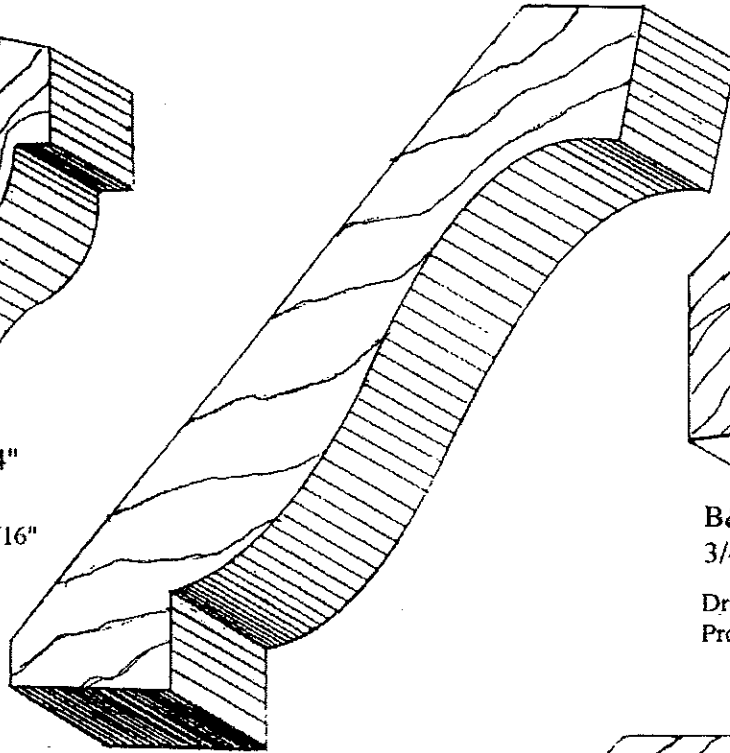

~ CROWN & CORNICE ~

B&S M- 66
3/4"x3 5/8"

Drop: 3 1/16"
Projection: 2"

B&S M- 68
3/4"x4 1/4"

Drop: 3 3/8"
Projection: 2 9/16"

B&S M- 73
3/4"x5 1/4"

Drop: 4 1/4"
Projection: 3 1/8"

BLUMER & STANTON, INC.
5112 GEORGIA AVENUE • WEST PALM BEACH, FLORIDA 33405
PHONE (561) 585-2525 • TOLL FREE (800) 330-2526 • FAX (561) 585-2709
INTERNET: WWW.BLUMERANDSTANTON.COM • EMAIL: INFO@BLUMERANDSTANTON.COM

~ CROWN & CORNICE ~

B&S M- 67
1 1/16"x1 3/4"
Drop: 1 13/16"
Projection: 1 1/16"

B&S M- 75
7/8"x5"
Drop: 3 11/16"
Projection: 3 5/16"

B&S M- 77
3/4"x2 1/2"
Drop: 1 7/8"
Projection: 1 5/8"

B&S M- 78
3/4"x3"
Drop: 2 5/16"
Projection: 2"