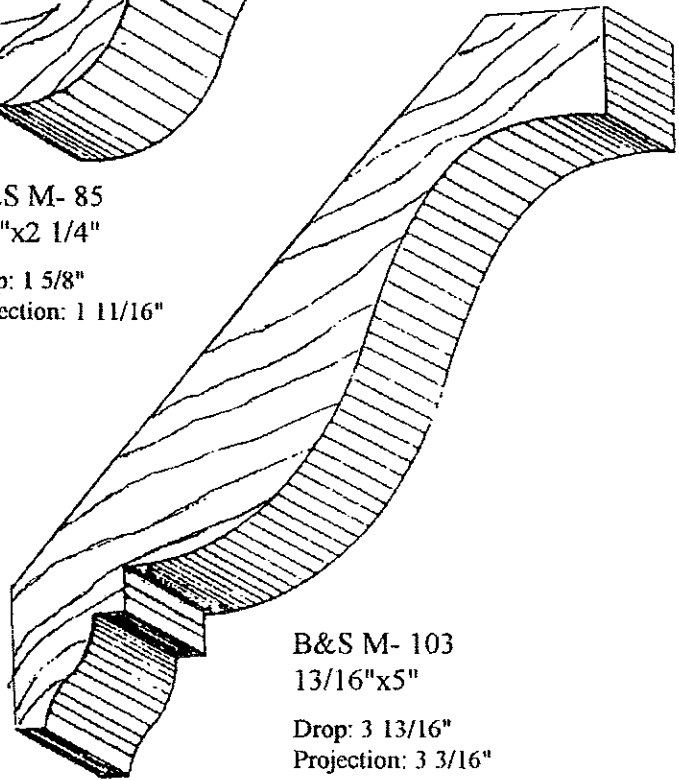

~ CROWN & CORNICE ~

B&S M- 67
1 1/16"x1 3/4"
Drop: 1 13/16"
Projection: 1 1/16"

B&S M- 75
7/8"x5"
Drop: 3 11/16"
Projection: 3 5/16"

B&S M- 77
3/4"x2 1/2"
Drop: 1 7/8"
Projection: 1 5/8"

B&S M- 78
3/4"x3"
Drop: 2 5/16"
Projection: 2"

~ CROWN & CORNICE ~

B&S M- 79
3/4"x2 1/8"

Drop: 1 5/8"
Projection: 1 3/8"

B&S M- 85
3/4"x2 1/4"

Drop: 1 5/8"
Projection: 1 11/16"

B&S M- 82
3/4"x7/8"

Drop: 3/4"
Projection: 7/8"

B&S M- 103
13/16"x5"