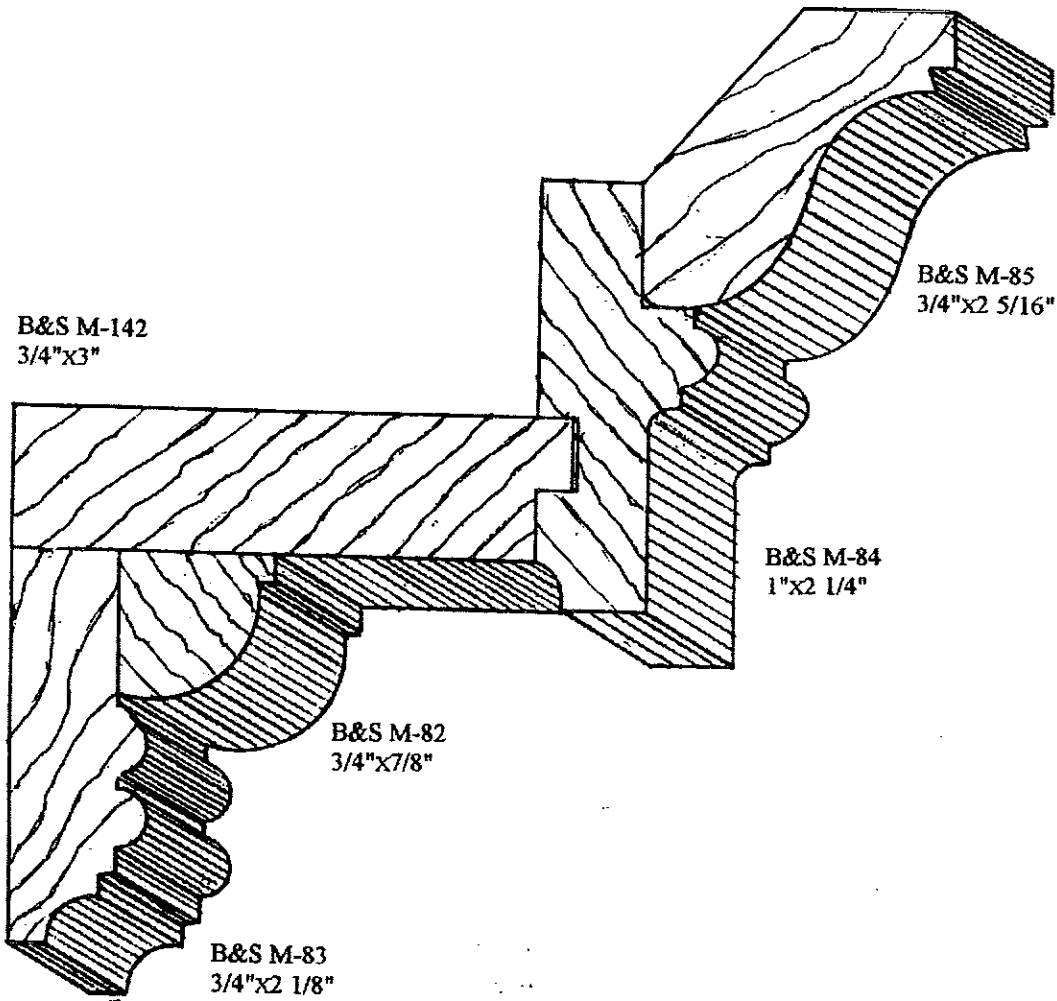

~ CROWN & CORNICE ~

(AS ILLUSTRATED - MAY BE VARIED)
DROP: 5 1/8"
PROJECTION: 4 15/16"

BLUMER & STANTON, INC.
5112 GEORGIA AVENUE • WEST PALM BEACH, FLORIDA 33405
PHONE (561) 585-2525 • TOLL FREE (800) 330-2526 • FAX (561) 585-2709
INTERNET: WWW.BLUMERANDSTANTON.COM • EMAIL: INFO@BLUMERANDSTANTON.COM