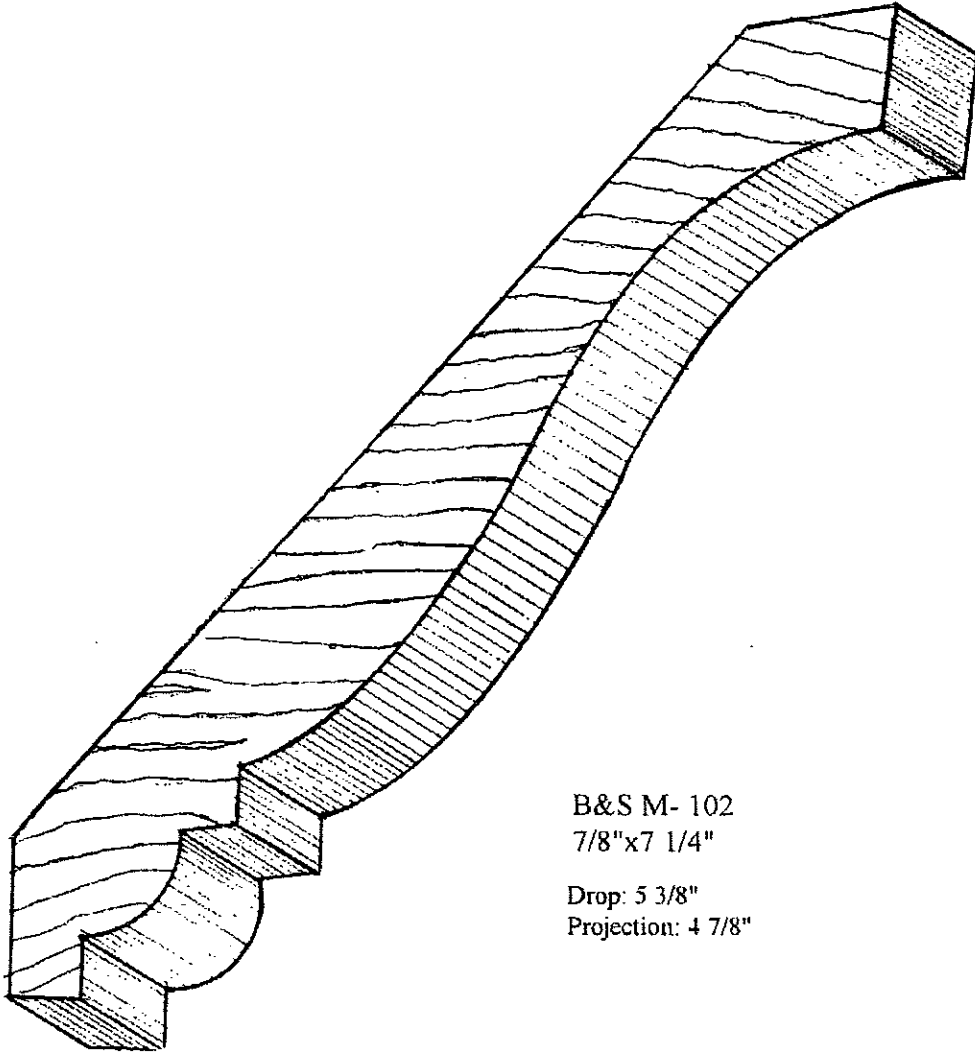

~ CROWN & CORNICE ~

B&S M- 102
7/8"x7 1/4"

Drop: 5 3/8"
Projection: 4 7/8"

BLUMER & STANTON, INC.
5112 GEORGIA AVENUE • WEST PALM BEACH, FLORIDA 33405
PHONE (561) 585-2525 • TOLL FREE (800) 330-2526 • FAX (561) 585-2709
INTERNET: WWW.BLUMERANDSTANTON.COM • EMAIL: INFO@BLUMERANDSTANTON.COM