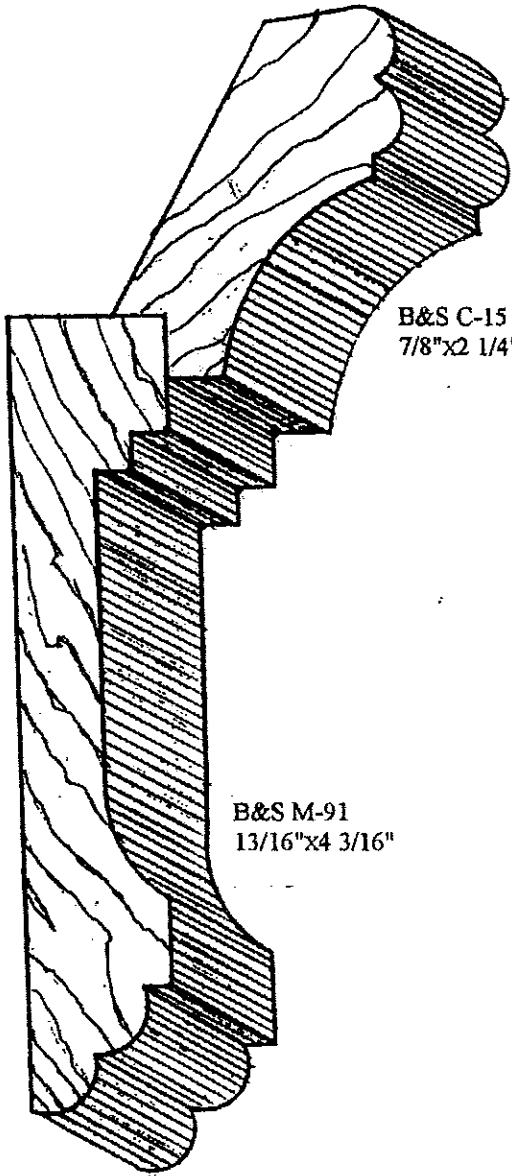

~ CROWN & CORNICE ~

(AS ILLUSTRATED - MAY BE VARIED)
DROP: 4 7/16"
PROJECTION: 2 9/16"

DROP: 5 13/16"
PROJECTION: 2 1/8"

BLUMER & STANTON, INC.
5112 GEORGIA AVENUE • WEST PALM BEACH, FLORIDA 33405
PHONE (561) 585-2525 • TOLL FREE (800) 330-2526 • FAX (561) 585-2709
INTERNET: WWW.BLUMERANDSTANTON.COM • EMAIL: INFO@BLUMERANDSTANTON.COM