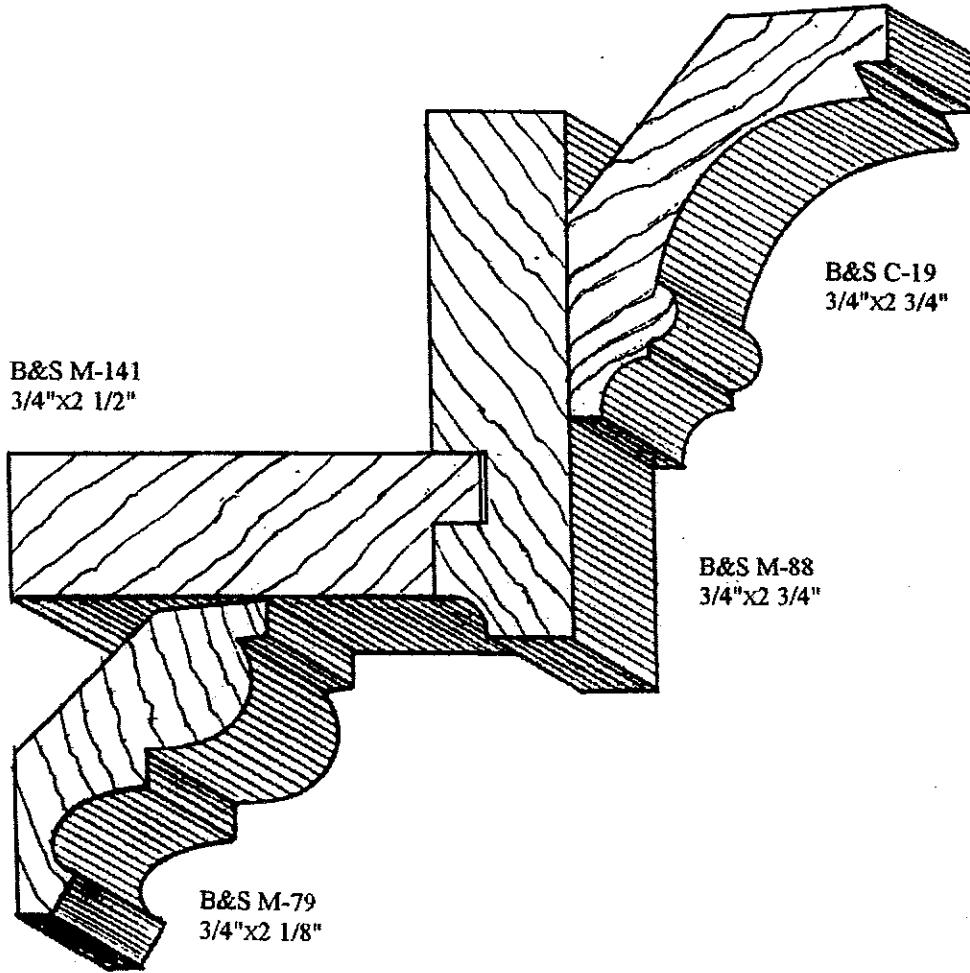

~ CROWN & CORNICE ~

B&S M-78
3/4" x 3"

B&S M-89
3/4" x 2 3/4"

(AS ILLUSTRATED - MAY BE VARIED)
DROP: 4 3/8"
PROJECTION: 2 3/4"

B&S C-19
3/4" x 2 3/4"

B&S M-87
5/8" x 3 1/4"

(AS ILLUSTRATED - MAY BE VARIED)
DROP: 3 15/16"
PROJECTION: 2 3/8"

~ CROWN & CORNICE ~

(AS ILLUSTRATED - MAY BE VARIED)
DROP: 5 1/8"
PROJECTION: 4 15/16"

BLUMER & STANTON, INC.
5112 GEORGIA AVENUE • WEST PALM BEACH, FLORIDA 33405
PHONE (561) 585-2525 • TOLL FREE (800) 330-2526 • FAX (561) 585-2709
INTERNET: WWW.BLUMERANDSTANTON.COM • EMAIL: INFO@BLUMERANDSTANTON.COM

~ CROWN & CORNICE ~

B&S M-141
3/4"x2 1/2"

B&S C-19
3/4"x2 3/4"

B&S M-88
3/4"x2 3/4"

B&S M-79
3/4"x2 1/8"

(AS ILLUSTRATED - MAY BE VARIED)
DROP: 4 7/8"
PROJECTION: 4 11/16"

BLUMER & STANTON, INC.
5112 GEORGIA AVENUE • WEST PALM BEACH, FLORIDA 33405
PHONE (561) 585-2525 • TOLL FREE (800) 330-2526 • FAX (561) 585-2709
INTERNET: WWW.BLUMERANDSTANTON.COM • EMAIL: INFO@BLUMERANDSTANTON.COM