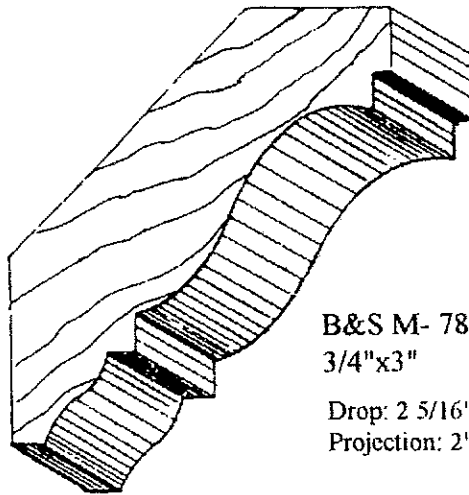

~ CROWN & CORNICE ~

B&S M- 67
1 1/16"x1 3/4"
Drop: 1 13/16"
Projection: 1 1/16"

B&S M- 75
7/8"x5"
Drop: 3 11/16"
Projection: 3 5/16"

B&S M- 77
3/4"x2 1/2"
Drop: 1 7/8"
Projection: 1 5/8"

B&S M- 78
3/4"x3"
Drop: 2 5/16"
Projection: 2"

~ CROWN & CORNICE ~

B&S M- 79
3/4"x2 1/8"

Drop: 1 5/8"
Projection: 1 3/8"

B&S M- 85
3/4"x2 1/4"

Drop: 1 5/8"
Projection: 1 11/16"

B&S M- 82
3/4"x7/8"

Drop: 3/4"
Projection: 7/8"

B&S M- 103
13/16"x5"