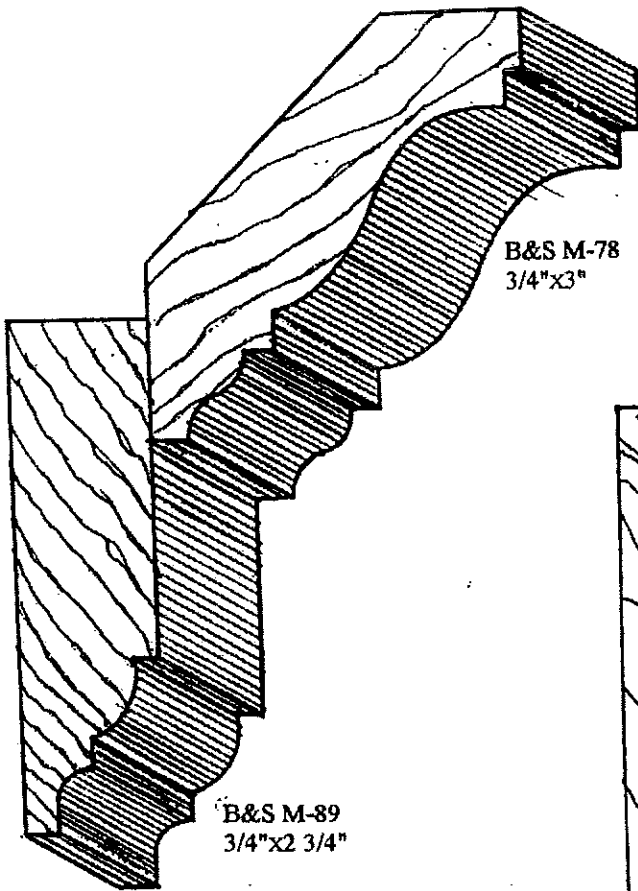

~ CROWN & CORNICE ~

B&S M-78
3/4" x 3"

B&S M-89
3/4" x 2 3/4"

(AS ILLUSTRATED - MAY BE VARIED)
DROP: 4 3/8"
PROJECTION: 2 3/4"

B&S C-19
3/4" x 2 3/4"

B&S M-87
5/8" x 3 1/4"

(AS ILLUSTRATED - MAY BE VARIED)
DROP: 3 15/16"
PROJECTION: 2 3/8"