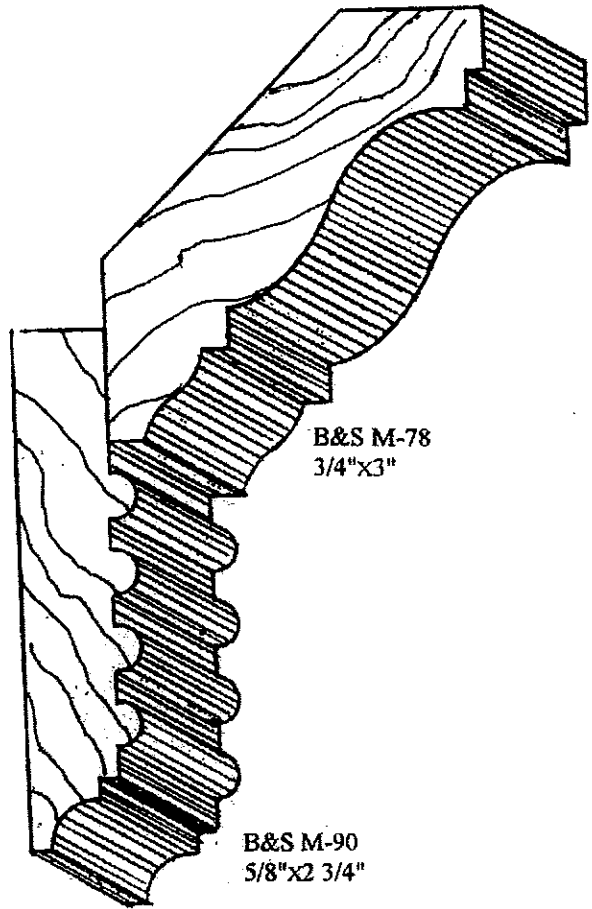

~ CROWN & CORNICE ~

(AS ILLUSTRATED - MAY BE VARIED)
DROP: 4 7/16"
PROJECTION: 2 9/16"

DROP: 5 13/16"
PROJECTION: 2 1/8"

BLUMER & STANTON, INC.
5112 GEORGIA AVENUE • WEST PALM BEACH, FLORIDA 33405
PHONE (561) 585-2525 • TOLL FREE (800) 330-2526 • FAX (561) 585-2709
INTERNET: WWW.BLUMERANDSTANTON.COM • EMAIL: INFO@BLUMERANDSTANTON.COM