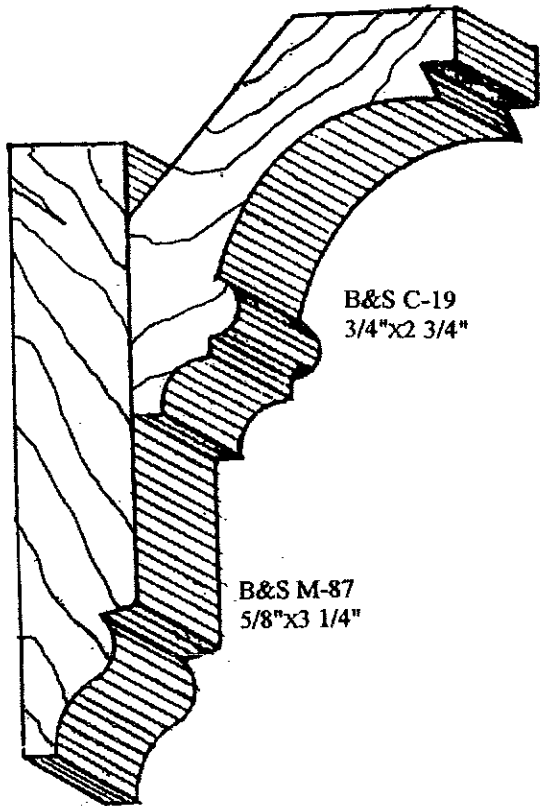

~ CROWN & CORNICE ~

B&S M-78
3/4" x 3"

B&S M-89
3/4" x 2 3/4"

(AS ILLUSTRATED - MAY BE VARIED)
DROP: 4 3/8"
PROJECTION: 2 3/4"

B&S C-19
3/4" x 2 3/4"

B&S M-87
5/8" x 3 1/4"

(AS ILLUSTRATED - MAY BE VARIED)
DROP: 3 15/16"
PROJECTION: 2 3/8"