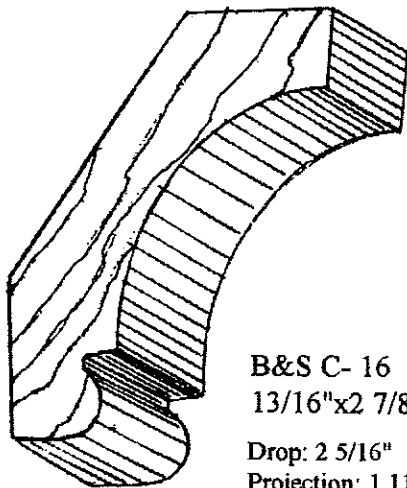

~ COVE ~

B&S C- 13
3/4"x2 1/4"

Drop: 1 13/16"
Projection: 1 7/16"

B&S C- 14
3/4"x2 7/8"

Drop: 2 5/8"
Projection: 1 3/8"

B&S C- 15
7/8"x2 1/4"

Drop: 2"
Projection: 1 1/2"

B&S C- 16
13/16"x2 7/8"