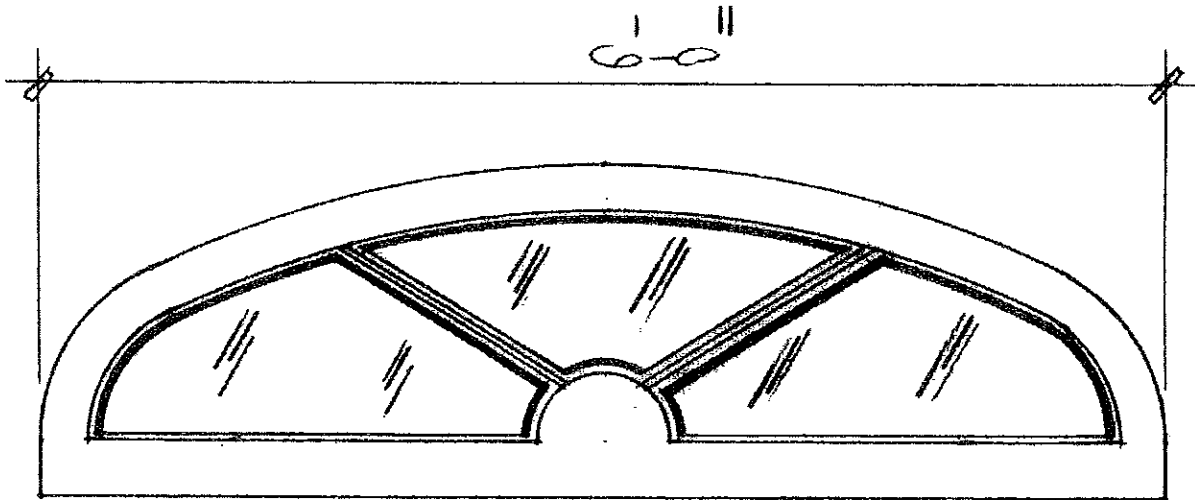

SEGMENTED RADIUS HEAD MULTI-LITE TRANSOM

ELLIPTICAL HEAD MULTI-LITE TRANSOM