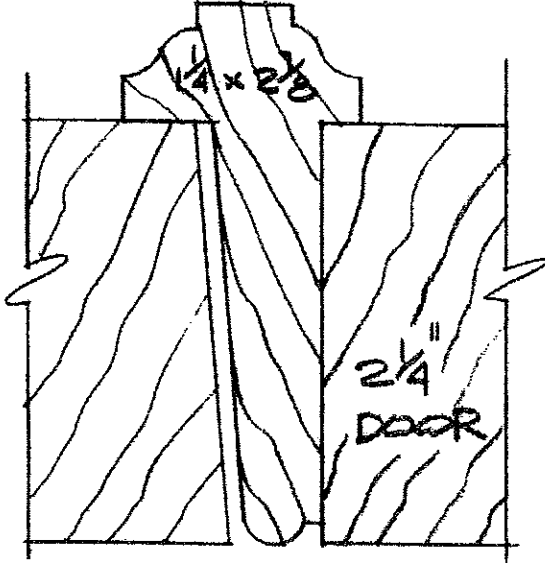

T-ASTRAGALS & DOORSTOP

2 1/4" T-ASTRAGAL