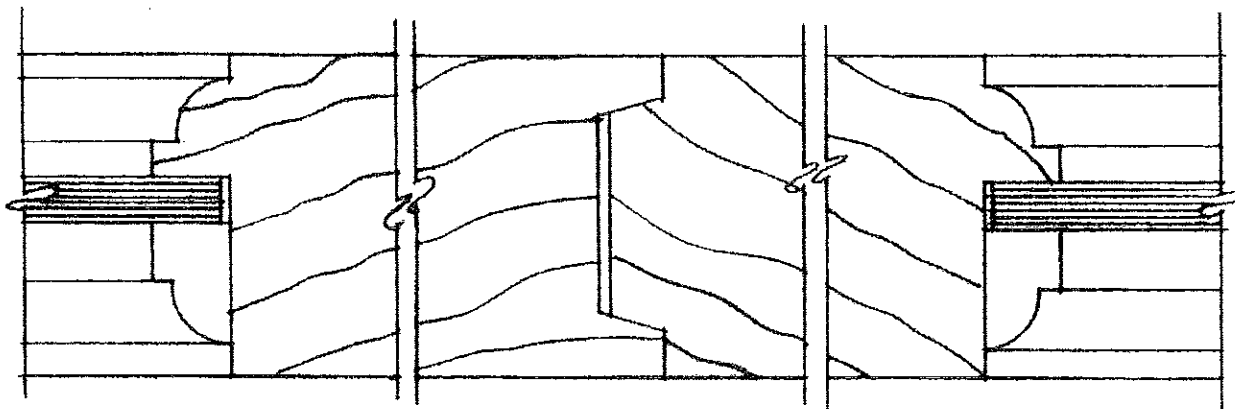

MEETING STILES (FOR PAIRS)

TYPE: BEADED, RABBETED MEETING STILE

TYPE: 'INTERLOCKING' MEETING STILE FOR SLIDING / POCKETING DOORS

BLUMER & STANTON, INC.  
5112 GEORGIA AVENUE • WEST PALM BEACH, FLORIDA 33405  
PHONE (561) 585-2525 • TOLL FREE (800) 330-2526 • FAX (561) 585-2709  
INTERNET: WWW.BLUMERANDSTANTON.COM • EMAIL: [INFO@BLUMERANDSTANTON.COM](mailto:INFO@BLUMERANDSTANTON.COM)