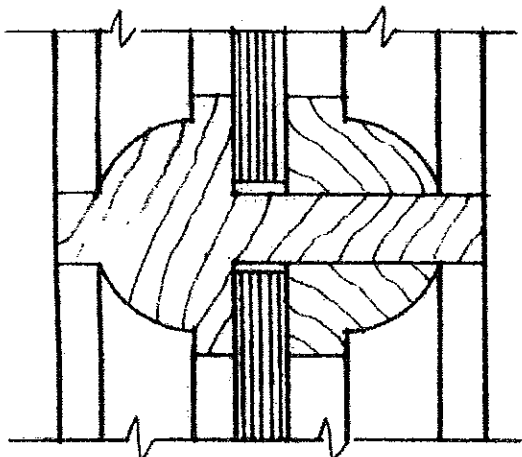

BLUMER & STANTON, INC.
5112 GEORGIA AVENUE • WEST PALM BEACH, FLORIDA 33405
PHONE (561) 585-2525 • TOLL FREE (800) 330-2526 • FAX (561) 585-2709
INTERNET: WWW.BLUMERANDSTANTON.COM • EMAIL: INFO@BLUMERANDSTANTON.COM