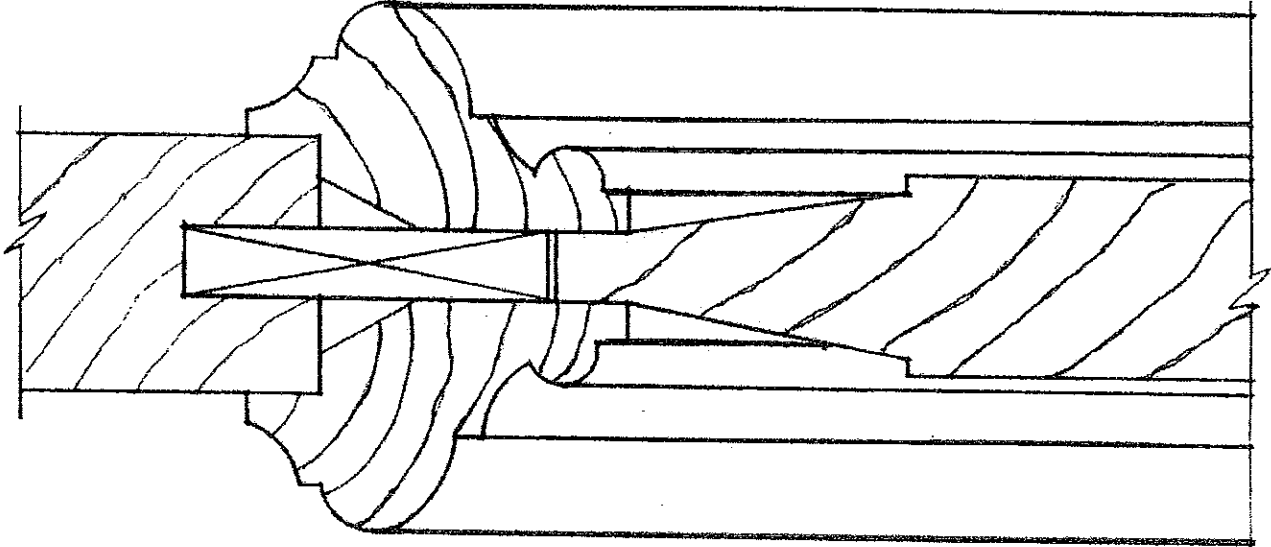

RAISED PANEL WITH LIPPED MOULDING

**B&S M-121 (1 3/16" x 2") LIPPED MOULDING;
1 3/8" THICK DOOR; 1 1/16" THICK RAISED PANEL**