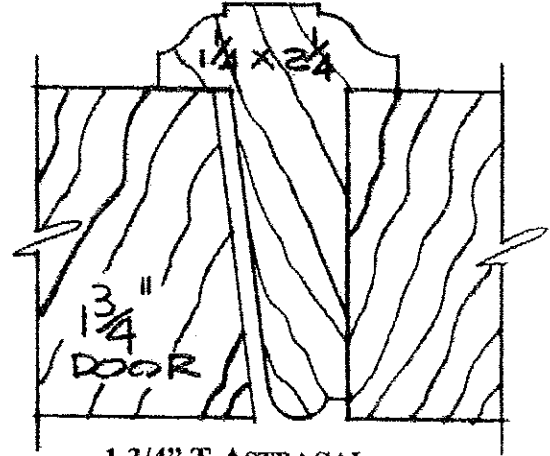

1 3/4" T-ASTRAGAL