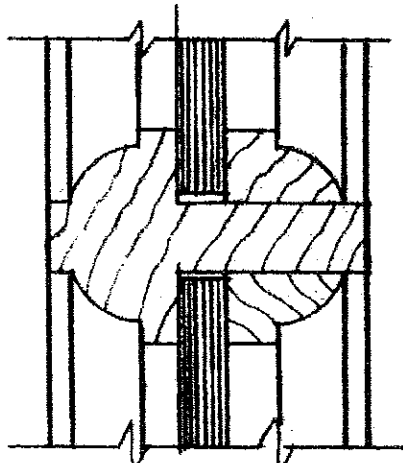

# FLUSH DOOR WITH APPLIED PANEL MOULDING

SHOWN:

**B&S M-69 (1 1/16" x 1 1/2")  
APPLIED PANEL MOULDING**

**1 3/4" THICK DOOR (FLUSH)**

MORE APPLIED MOULD PROFILES AVAILABLE  
SEE "MOULDINGS", PAGES: 36 - 43

**1/4" THICK GLASS**

**1/4" THICK GLASS**

**1/8" THICK GLASS**

**2 1/4" THICK DOOR  
1 1/16" THICK RAISED PANEL**

**1 3/4" THICK DOOR  
1 1/16" THICK RAISED PANEL**

**1 3/8" THICK DOOR  
3/4" THICK RAISED PANEL**