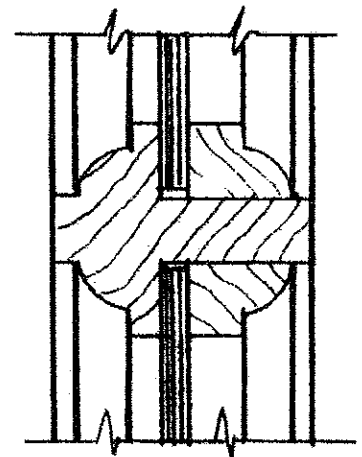

BLUMER & STANTON, INC.
5112 GEORGIA AVENUE • WEST PALM BEACH, FLORIDA 33405
PHONE (561) 585-2525 • TOLL FREE (800) 330-2526 • FAX (561) 585-2709
INTERNET: WWW.BLUMERANDSTANTON.COM • EMAIL: INFO@BLUMERANDSTANTON.COM