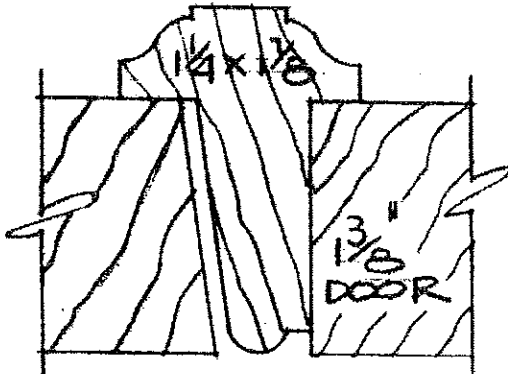

1 3/8" T-ASTRAGAL