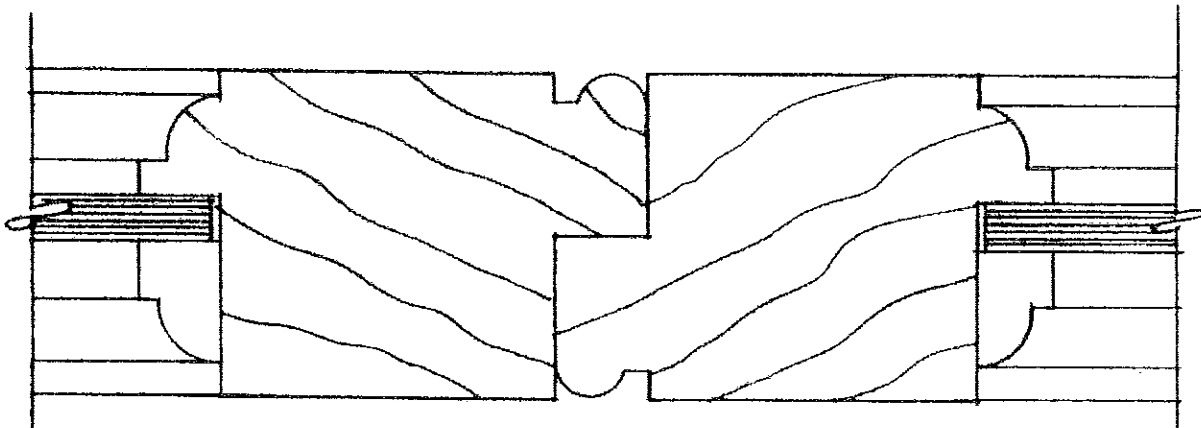

MEETING STILES (FOR PAIRS)

TYPE: BEADED, RABBETED MEETING STILE

TYPE: 'INTERLOCKING' MEETING STILE FOR SLIDING / POCKETING DOORS

BLUMER & STANTON, INC.  
5112 GEORGIA AVENUE • WEST PALM BEACH, FLORIDA 33405  
PHONE (561) 585-2525 • TOLL FREE (800) 330-2526 • FAX (561) 585-2709  
INTERNET: WWW.BLUMERANDSTANTON.COM • EMAIL: [INFO@BLUMERANDSTANTON.COM](mailto:INFO@BLUMERANDSTANTON.COM)