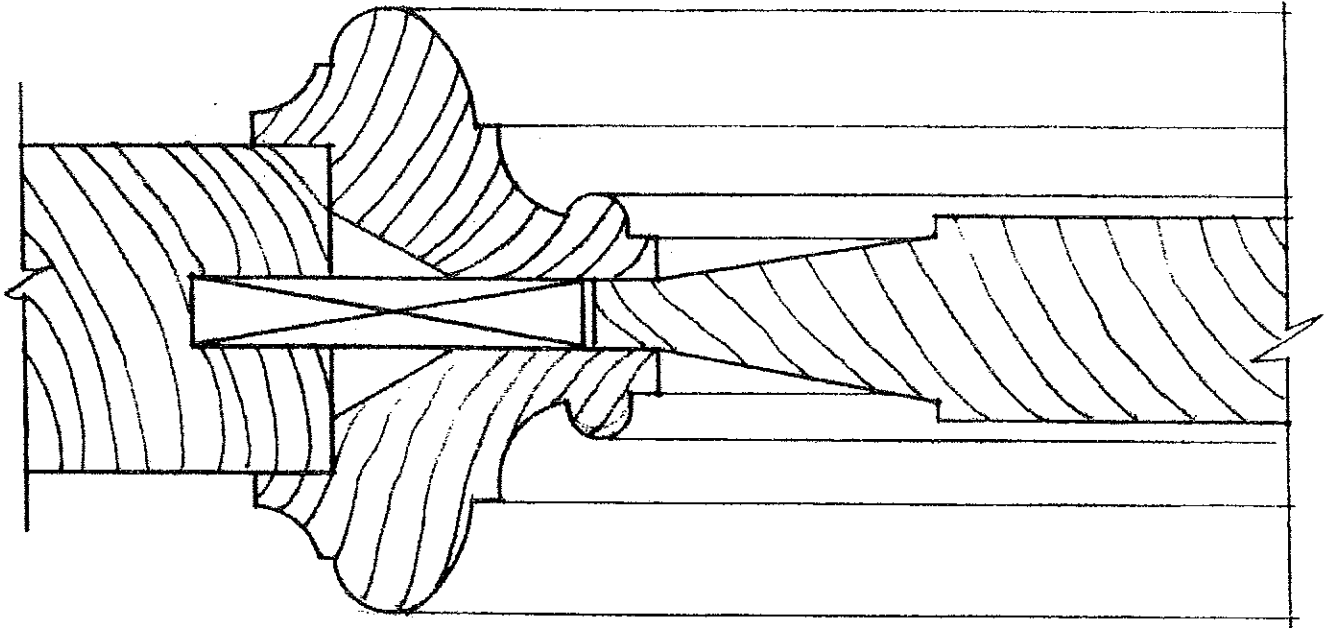

**B&S M-122 (1 3/8" x 2 1/8") LIPPED MOULDING;
1 3/4" THICK DOOR; 1 1/16" THICK RAISED PANEL**

BLUMER & STANTON, INC.
5112 GEORGIA AVENUE • WEST PALM BEACH, FLORIDA 33405
PHONE (561) 585-2525 • TOLL FREE (800) 330-2526 • FAX (561) 585-2709
INTERNET: WWW.BLUMERANDSTANTON.COM • EMAIL: INFO@BLUMERANDSTANTON.COM