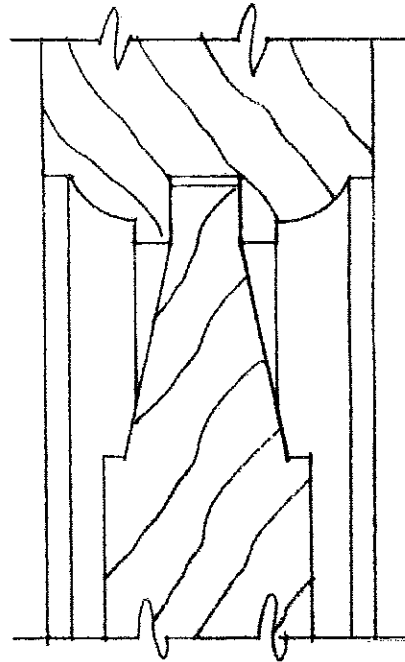

BLUMER & STANTON, INC.
5112 GEORGIA AVENUE • WEST PALM BEACH, FLORIDA 33405
PHONE (561) 585-2525 • TOLL FREE (800) 330-2526 • FAX (561) 585-2709
INTERNET: WWW.BLUMERANDSTANTON.COM • EMAIL: INFO@BLUMERANDSTANTON.COM