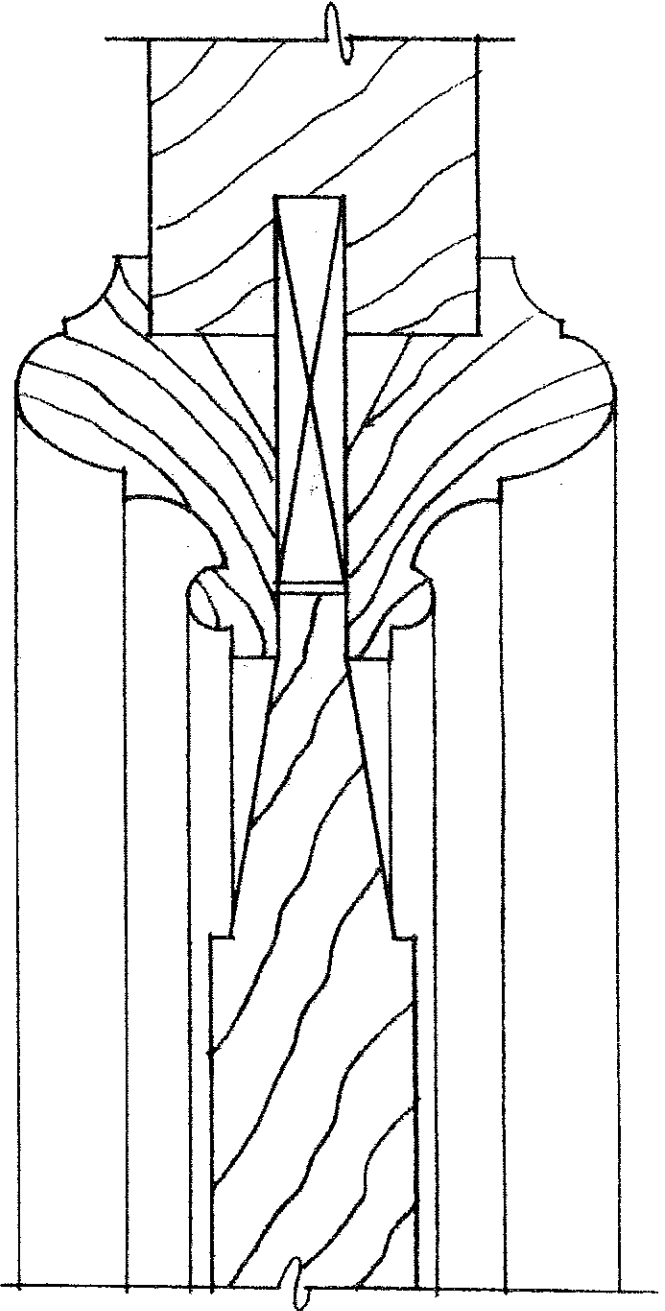

RAISED PANEL WITH LIPPED MOULDING

SHOWN:

B&S M-122 (1 3/8" x 2 1/8")
LIPPED MOULDING

1 3/4" THICK DOOR
1 1/16" THICK RAISED PANEL

MORE LIPPED MOULD PROFILES AVAILABLE
SEE PAGES: 100 - 102

BLUMER & STANTON, INC.
5112 GEORGIA AVENUE • WEST PALM BEACH, FLORIDA 33405
PHONE (561) 585-2525 • TOLL FREE (800) 330-2526 • FAX (561) 585-2709
INTERNET: WWW.BLUMERANDSTANTON.COM • EMAIL: INFO@BLUMERANDSTANTON.COM