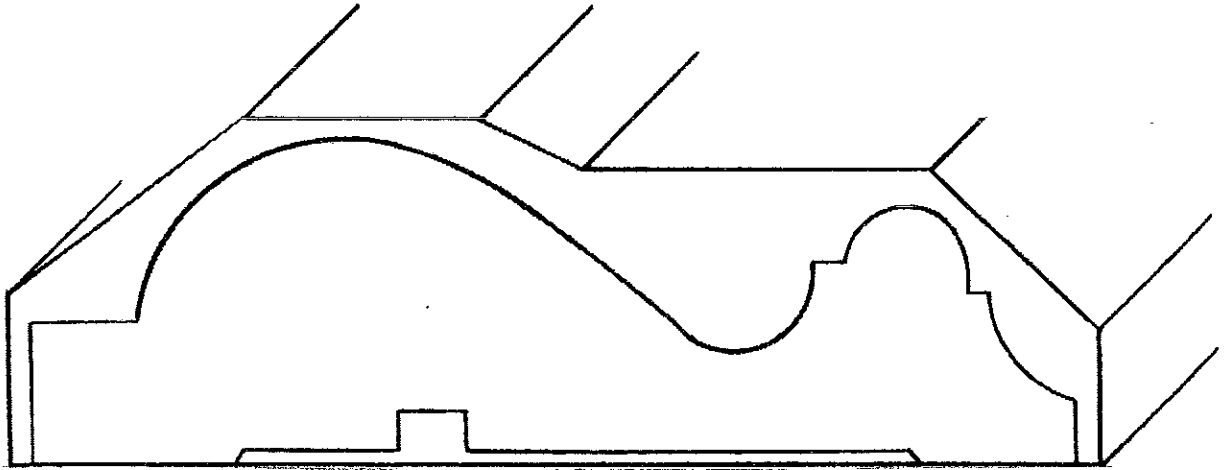

~ CASING & PLINTH ~

B&S M-72 (1 3/4" x 5 1/2")

**B&S M-72 PLINTH
(1 7/8" x 5 11/16")**